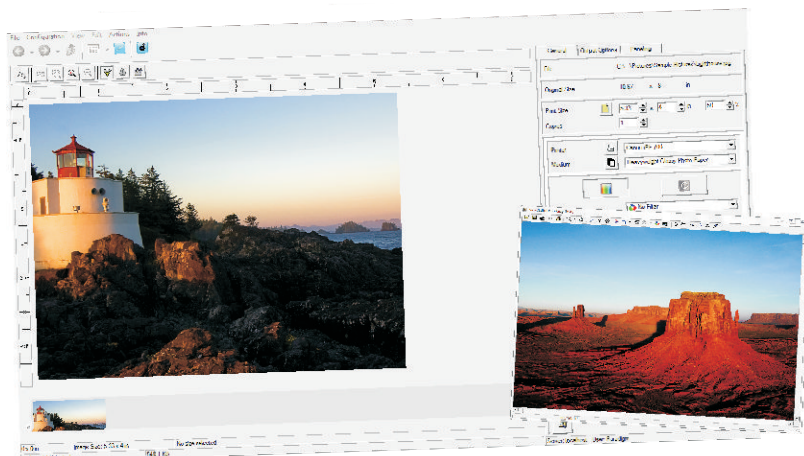

DAYLIGHT RASTER IMAGE PROCESSOR

Precision Image Processing

RIP

A modern RIP software solution designed to produce precision image quality with superb color accuracy, delivering maximum output and increased productivity. Daylight RIP is created to seamlessly work in any printing environment, from CAD, to professional graphic arts, and signage applications offering feature rich job management and production tools.

Daylight RIP is offered in various custom level packages, keeping you and your business in mind as the need grows.

Following packages are available:

Daylight RIP CAD

Daylight RIP PS/PDF

Daylight RIP Professional